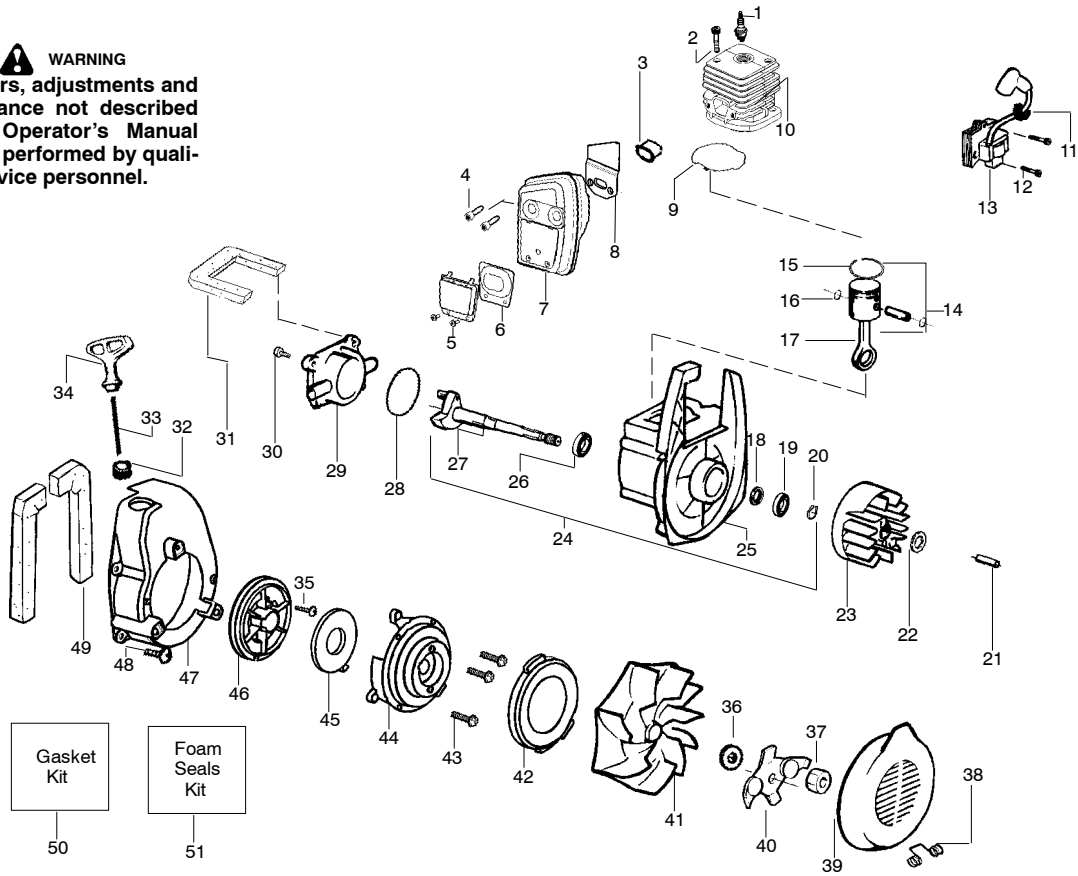

WARNING
All repairs, adjustments and maintenance not described in the Operator's Manual must be performed by qualified service personnel.

Ref.	Part No.	Description	Ref.	Part No.	Description	Ref.	Part No.	Description
1.	952030249	Spark Plug (RCJ-6Y)	21.	530016190	Spacer-Flywheel	40.	530095461	Assy-Mulch Blade
2.	530015953	Screw	22.	530015149	Washer	41.	530069817	Assy-Impeller
3.	*****	Insulator-Heat	23.	530039209	Assy-Flywheel	42.	530056625	Seal-Ring
4.	530016387	Screw-Muffler-Internal	24.	530071456	Assy-Crankcase/Crank shaft (incl. 20,25,27)	43.	530016349	Screw
5.	530015241	Screw	25.	530012492	Assy-Crankcase (Incl. 18,19,26)	44.	530055101	Housing-Pulley
6.	530071593	Kit-Spark Screen (incl. #5)	26.	530032125	Bearing-Inner	45.	530042086	Spring-Starter
7.	530071834	Kit-Muffler (incl. 4,5,6, & 8)	27.	530012452	Assy-Crankshaft	46.	530071466	Kit-Starter Pulley
8.	530071458	Gasket-Baffle (kit)	28.	530071458	O-ring-C/case (kit)	47.	530055102	Fan Housing
9.	530071458	Gasket-Cylinder (kit)	29.	530012443	Cover-Crankcase	48.	530015810	Screw
10.	530012432	Cylinder	30.	530015810	Screw	49.	530071459	Foam-182mm (kit)
11.	530019182	Grommet-Ign. Module	31.	530071459	Foam-219mm (kit)	50.	530071458	Kit-Gasket (page 1 incl. 2, & 5) (page 2 incl. 8,9, & 28)
12.	530016357	Screw-Ignition Module	32.	530029182	Eyelet-Flange	51.	530071459	Kit-Foam Seals (page 1 incl. 1,14,17,32) (page 2 incl. 31 & 49)
13.	530035505	Ignition Module	33.	530071467	Kit-Rope			
14.	530071357	Kit-Piston (Incl. 15 & 16)	34.	530049488	Handle-Starter			
15.	530055120	Piston Ring	35.	530016391	Screw-Rope			
16.	530015162	Retainer-Piston Pin	36.	530016402	Washer-Belleville			
17.	530069945	Assy-Connecting Rod	37.	530626605	Nut			
18.	530071615	Kit-Seal	38.	530402043	Spring-Return Cover			
19.	530055728	Bearing-Outer	39.	530049313	Inlet Door			
20.	530015941	Retainer Ring-C'chaft						

✓ = NEW PART NUMBER FOR THIS IPL

★ = REFER TO THE SERVICE REFERENCE INDICATED FOR MORE INFORMATION. (LOCATED AT END OF IPL)