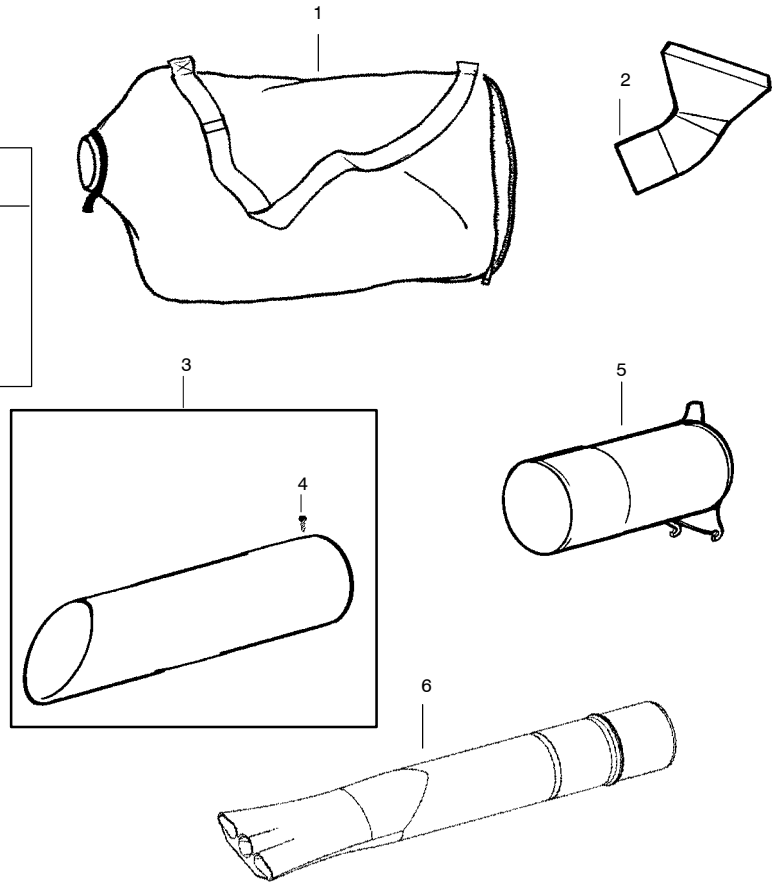

✓ = NEW PART NUMBER FOR THIS IPL

★ = REFER TO THE SERVICE REFERENCE INDICATED FOR MORE INFORMATION. (LOCATED AT END OF IPL)

Assy - Vacuum

Ref.	Part No.	Description
1.	530095564	Assy-Vac. Bag w/strap
2.	530095470	Tube-Elbow Vac
3. ✓	530071970	Kit-Lower Vac Tube (Incl. 4)
4.	530402528	Screw
5.	530056901	Tube-Upper Vac
6.	530095593	Tube-Blower